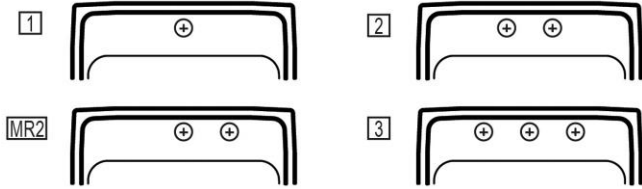

**Hole Drilling Configurations:**

1-1/2" (38mm) Diameter Faucet Holes on 4" (102mm) Centers

**Installation Profile:**

Optional Accessories		
<a href="#">CB1713</a>	Elkay Hardwood 13-1/2" x 17" x 1" Cutting Board <a href="#">Spec Sheet (PDF)</a>	
<a href="#">CBS1316</a>	Elkay Hardwood 14-1/2" x 17" x 3/4" Cutting Board <a href="#">Spec Sheet (PDF)</a>	
<a href="#">LK99</a>	Elkay Deluxe 3-1/2" Drain Type 304 Stainless Steel Body Strainer Basket Rubber Seal and Tailpiece <a href="#">Spec Sheet (PDF)</a>	
<a href="#">LKGT1041CR</a>	Elkay Gourmet Single Hole Kitchen Faucet Pull-out Spray and Lever Handle with Hi and Mid-rise Base Options Chrome <a href="#">Spec Sheet (PDF)</a>	
<a href="#">LKGT1041NK</a>	Elkay Gourmet Single Hole Kitchen Faucet Pull-out Spray and Lever Handle with Hi and Mid-rise Base Options Brushed Nickel <a href="#">Spec Sheet (PDF)</a>	