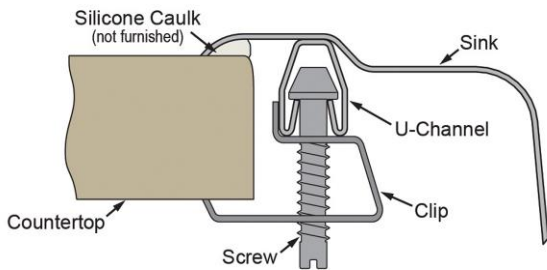

**Hole Drilling Configurations:**

1-1/2" (38mm) Diameter Faucet Holes on 4" (102mm) Centers

**Installation Profile:**

Optional Accessories		
<a href="#">CB1713</a>	Elkay Hardwood 13-1/2" x 17" x 1" Cutting Board <a href="#">Spec Sheet (PDF)</a>	
<a href="#">CBS1316</a>	Elkay Hardwood 14-1/2" x 17" x 3/4" Cutting Board <a href="#">Spec Sheet (PDF)</a>	
<a href="#">LK99</a>	Elkay Deluxe 3-1/2" Drain Type 304 Stainless Steel Body Strainer Basket Rubber Seal and Tailpiece <a href="#">Spec Sheet (PDF)</a>	
<a href="#">LKGT1041CR</a>	Elkay Gourmet Single Hole Kitchen Faucet Pull-out Spray and Lever Handle with Hi and Mid-rise Base Options Chrome <a href="#">Spec Sheet (PDF)</a>	
<a href="#">LKGT1041NK</a>	Elkay Gourmet Single Hole Kitchen Faucet Pull-out Spray and Lever Handle with Hi and Mid-rise Base Options Brushed Nickel <a href="#">Spec Sheet (PDF)</a>	