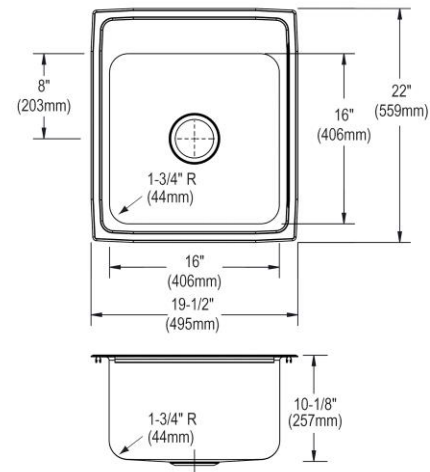

PART: _____ QTY: _____

PROJECT: _____

CONTACT: _____

DATE: _____

NOTES: _____

APPROVAL: _____

In keeping with our policy of continuing product improvement, Elkay reserves the right to change product specifications without notice. Please visit [elkay.com](#) for the most current version of Elkay product specification sheets. This specification describes an Elkay product with design, quality, and functional benefits to the user. When making a comparison of other producers' offerings, be certain these features are not overlooked.